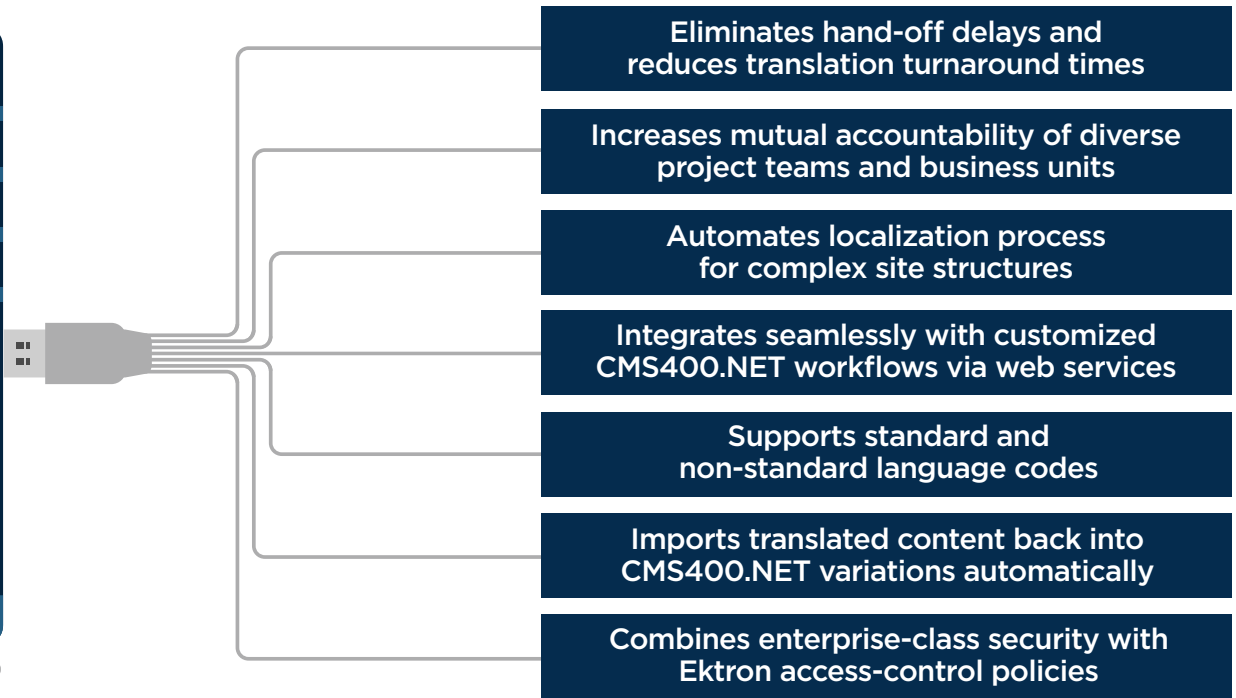

 SEAMLESS INTEGRATION	 ELIMINATE COPY/PASTE PROCESS	 DASHBOARD MONITORING	 NEVER PAY FOR SAME TRANSLATION TWICE	 WORKFLOW INTEGRATION	 REDUCE I.T. INVOLVEMENT
---	--	--	--	--	---

Your Platform. More Global.

THOUSANDS OF ORGANIZATIONS TRUST GLOBALLINK TO STREAMLINE GLOBAL CONTENT MANAGEMENT

BE EVERYWHERE

THE GLOBALLINK PRODUCT SUITE	
Project Director	Term Manager
TM Server	TransStudio
Translation & Review Portal	TransPort
OneLink	